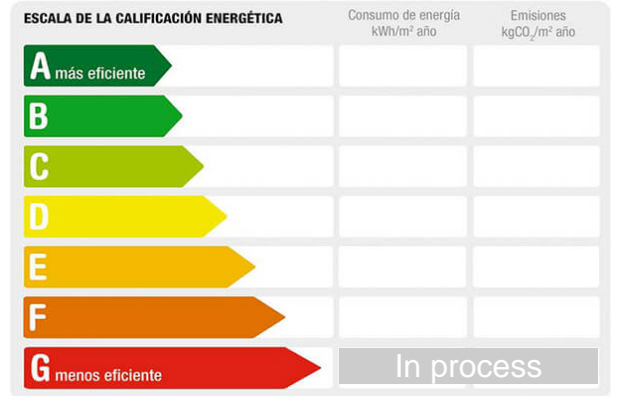

Address: CL Pablo Picasso
Town: Becerril de la Sierra
Province: Madrid
Postal code: 28001
Zone: CENTRO

Sqm built: 245 **Bedrooms:** 1 **Bathrooms:** 1

Description: